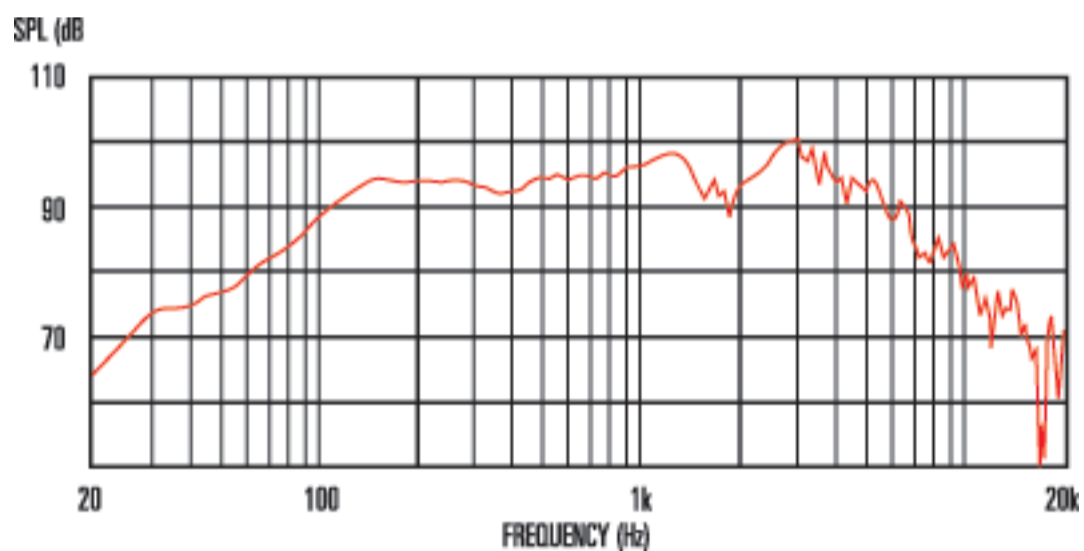

### Eight 15

The Eight 15 is ideal for upgrading your bedroom blaster with authentic British tone. Well-balanced mids and highs complement a surprisingly meaty bottom end - it's just about the biggest sounding 8 inch loudspeaker we've ever heard! The Eight 15 speaker is available in 4 making it ready, willing and able to blast new life into junior combos like the Fender® Champ™, bringing extra depth, girth and punch to your tone. Supersize the performance of your amp with the sonic might of the Eight 15, the fattest sounding 8-inch speaker around.

#### 8 Frequency Response

#### General Specifications

Nominal diameter	8", 203mm
Power rating	20Wrms
Nominal impedance	4, 8 & 16
Sensitivity	95dB
Chassis type	Pressed steel
Voice coil diameter	1", 25mm
Voice coil material	Round copper
Magnet type	Ceramic
Magnet weight	13oz, 0.37kg
Frequency range	100-5000Hz
Resonance frequency, Fs	120Hz
DC resistance, Re	2.63

#### Mounting Information

Cut-out diameter	7.2", 183mm
Diameter	8.1", 205mm
Magnet structure diameter	3.3", 85mm
Mounting slot dimensions	0.19x0.31", 5x8mm &#216;
Mounting slot PCD	7.7", 195mm
Number of mounting slots	4
Overall depth	3.3", 82.6mm
Unit weight	2.2lb, 1kg