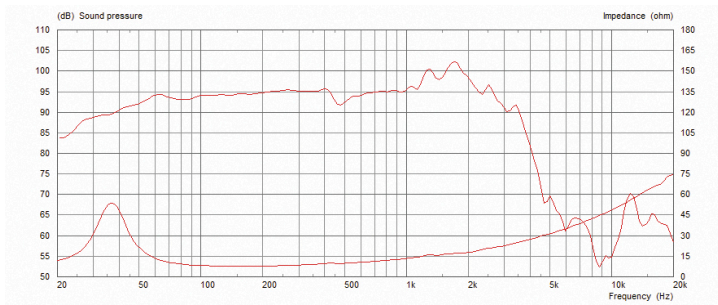

### PULSE XL 15.25

15-inch steel-chassis bass guitar speaker

Plenty of clean, deep bass from this heavy-duty 15-inch driver, along with a defined midrange and the smooth treble response that comes with a felt dust dome. With a solid 700W of power handling, the PULSE XL 15.25 delivers an authoritative performance packed with sweet harmonic overtones.

### General Specifications

Nominal Diameter	381mm / 15in
Power Rating	700W
Rated impedance	8 $\Omega$
Sensitivity	97dB
Magnet type	Ferrite
Voice coil diameter	63.5mm / 2.5in
Voice coil material	Copper
Former material	Polyimide
Cone material	Cellulose
Surround material	Triple roll, cloth sealed
Frequency range	35-2100Hz
Gap height (Hg)	8mm / 0.3in
VC winding height (Hvc)	20mm / 0.8in

## Parameters

Sd	855.3cm <sup>2</sup> / 132.57in <sup>2</sup>
Fs	33.1Hz
Mms	85.78g
Qms	4.232
Qes	0.525
Qts	0.604
Re	666 Ω
Vas	213.9l / 7.6ft <sup>3</sup>
Bi	13.88Tm
Cms	0.21mm/N
Rms	4.22kg/s
Le (at 1kHz)	1.32mH
Xmax	8mm / 0.31in